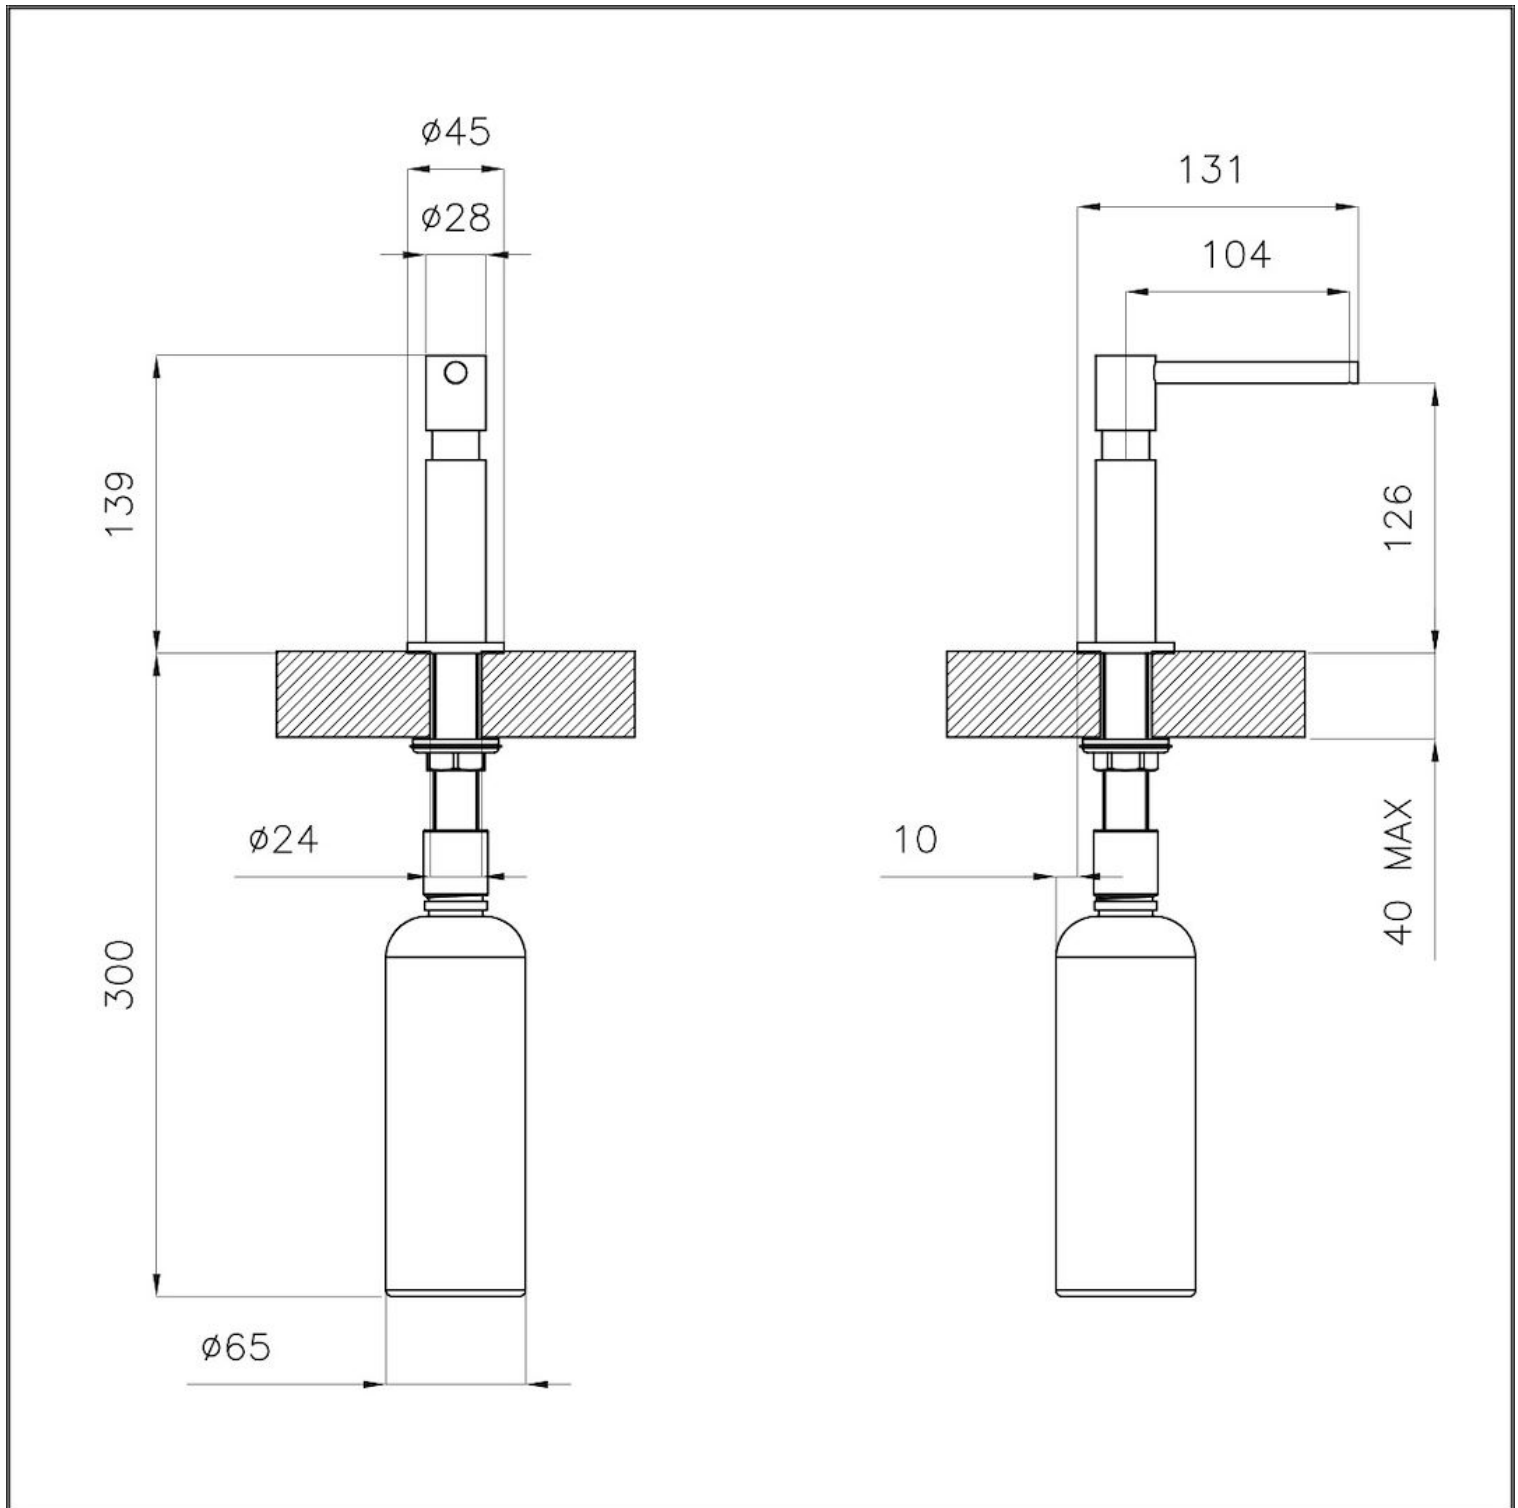

Dispenser Evo

Accessories e Complements

Code: 8520 010

Built-in dispenser for liquid detergent/soap.

Chromed finish

DETAILS

Material Brass

Texture Chromed

Sink accessories Dispenser

Built-in hole Ø 35mm

TECHNICAL DATA

RECOMMENDED PAIRINGS

Mixer Tap Omega

8497 000